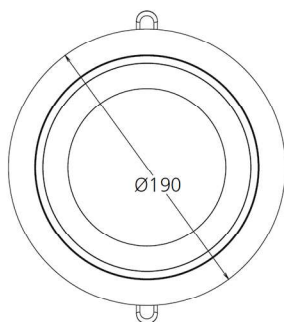

### Options

5 years guarantee  
Dimm.: 1-10V, DALI  
Color temp.: 300K, 5000K

Ordering Code	Product Name	Light Output [lm]	CRI	System Power [W]	Color Temp. [K]	Power Supply [V]	Weight [Kg]
301 178	LT-UP TEMPRA 25W 840 60°	2 620	>80	25	4 000	230 AC	0,75

sizes

UNIT: cd

- C0/180, 72.2 deg
- C30/210, 72.8 deg
- C60/240, 73.0 deg
- C90/270, 72.8 deg

AVERAGE BEAM ANGLE (50%): 72.7DEG