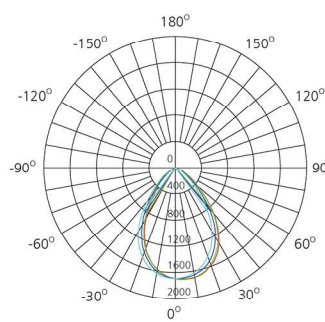

### Options

5 years guarantee  
Dimm.: 1-10V, DALI  
Color temp.: 300K, 5000K

Ordering Code	Product Name	Light Output [lm]	CRI	System Power [W]	Color Temp. [K]	Power Supply [V]	Weight [Kg]
301 178	LT-UP TEMPRA 25W 840 60°	2 620	>80	25	4 000	230 AC	0,75

sizes

UNIT: cd

- C0/180, 72.2 deg
- C30/210, 72.8 deg
- C60/240, 73.0 deg
- C90/270, 72.8 deg

AVERAGE BEAM ANGLE (50%): 72.7DEG