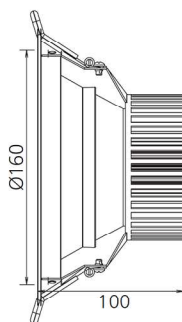

### Options

5 years guarantee  
Dimm.: 1-10V, DALI  
Color temp.: 300K, 5000K

Ordering Code	Product Name	Light Output [lm]	CRI	System Power [W]	Color Temp. [K]	Power Supply [V]	Weight [Kg]
301 178	LT-UP TEMPRA 25W 840 60°	2 620	>80	25	4 000	230 AC	0,75

sizes

UNIT: cd

- C0/180, 72.2 deg
- C30/210, 72.8 deg
- C60/240, 73.0 deg
- C90/270, 72.8 deg

AVERAGE BEAM ANGLE (50%): 72.7DEG