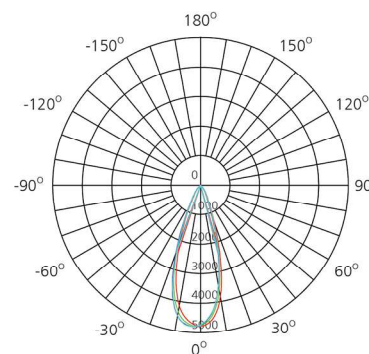

Lighting system

Optic: Opal diffusor
Citizen COB LED
Lifetime: 50 000 h (L-70)
Beam angle: 36°
5 years guarantee

Applications

Indoor places,
shopping centers
malls, hotels

Features

Die-cast Alu body
Meets CE safety standards
Protection rating: IP20
Passive cooling

Options

Dimm.: 1-10V, DALI
Color temp.: 3000K, 5000K

| Ordering Code | Product Name | Light Output [lm] | CRI | System Power [W] | Color Temp. [K] | Power Supply [V] | Weight [Kg] |
|---------------|-------------------------|-------------------|-----|------------------|-----------------|------------------|-------------|
| 301 179 | LT-UP PENDY 25W 840 36° | 2 765 | >80 | 25 | 4 000 | 230 AC | 0,95 |

AVERAGE BEAM ANGLE (50%): 34.8DEG