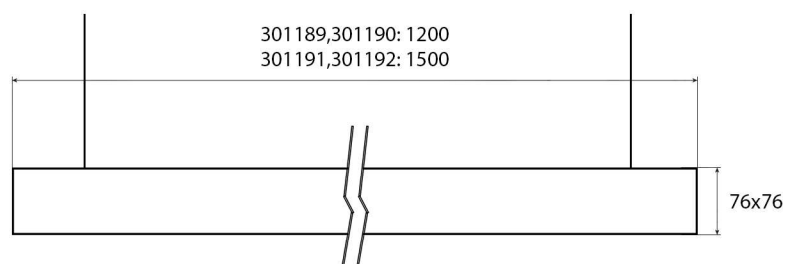

Lighting system

Optic: opal diffusor
Mid power SMD LEDs
Lifetime: 50 000 h (L-70)

Applications

Indoor places, offices,
public areas, hotels

Features

Passive cooling
Meets CE safety standards
Extruded aluminium body
Protection rating: IP20

Options

Dimming: DALI
1-10V, touch dimm

Ordering Code	Product Name	Light Output [lm]	CRI	System Power [W]	Color Temp. [K]	Power Supply [V]	Weight [Kg]
301 189	LT-LVO LUMIAIR-930-1200	4215	>90	50	3 000	230 AC	3,5
301 190	LT-LVO LUMIAIR-940-1200	4215	>90	50	4 000	230 AC	3,5
301 191	LT-LVO LUMIAIR-940-1500	5268	>90	63	4 000	230 AC	3,7
301 192	LT-LVO LUMIAIR-930-1500	5268	>90	63	3 000	230 AC	3,7

sizes