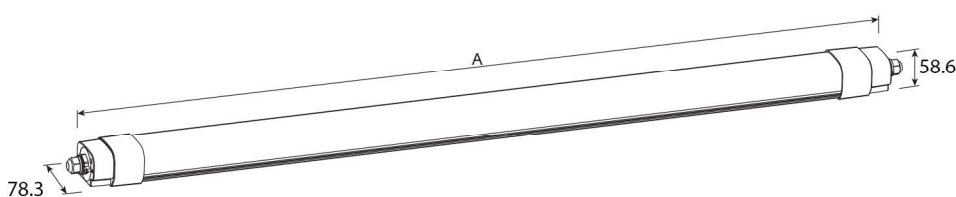

### Features

Passive cooling  
Meets CE safety standards  
Protection rating: IP66, IK10

5 year warranty

Ordering Code	Product Name	Light Output [lm]	CRI	System Power [W]	Color Temp. [K]	Power Supply [V]	Size A [mm]	Weight [Kg]
301253	LT-UP GROWEE L1300 840	4 500	>80	40	4 000	230 AC	1300	0.8

sizes

cd/klm: c0-180 c90-270