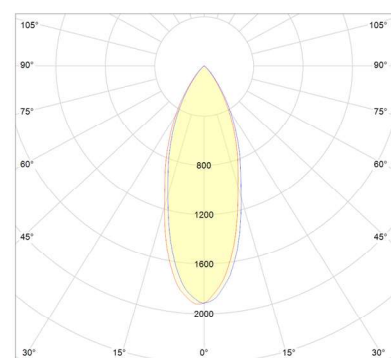

Lighting system

Optic: Opal diffusor
COB Citizen LED
Lifetime: 50 000 h (L-70)
Beam angle: 36°

Applications

Inside places,
Shopping malls,
Offices

5 year warranty

Features

Passive cooling
Loopable design
Meets CE safety standards
Protection rating: IP20

Ordering Code	Product Name	Light Output [lm]	CRI	System Power [W]	Color Temp. [K]	Power Supply [V]	Weight [Kg]
301303	LT-UP CASSY297 840	1 130	>80	14	4 000	230 AC	0.62

cd/klm: c0-180 c90-270