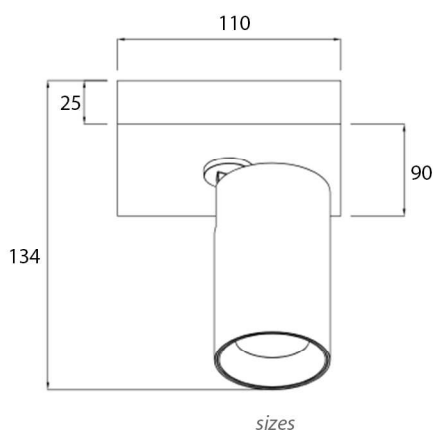

Ordering Code	Product Name	Light Output [lm]	CRI	System Power [W]	Color Temp. [K]	Power Supply [V]	Weight [Kg]
301303	LT-UP CASSY297 840	1 130	>80	14	4 000	230 AC	0.62

cd/klm: c0-180 c90-270